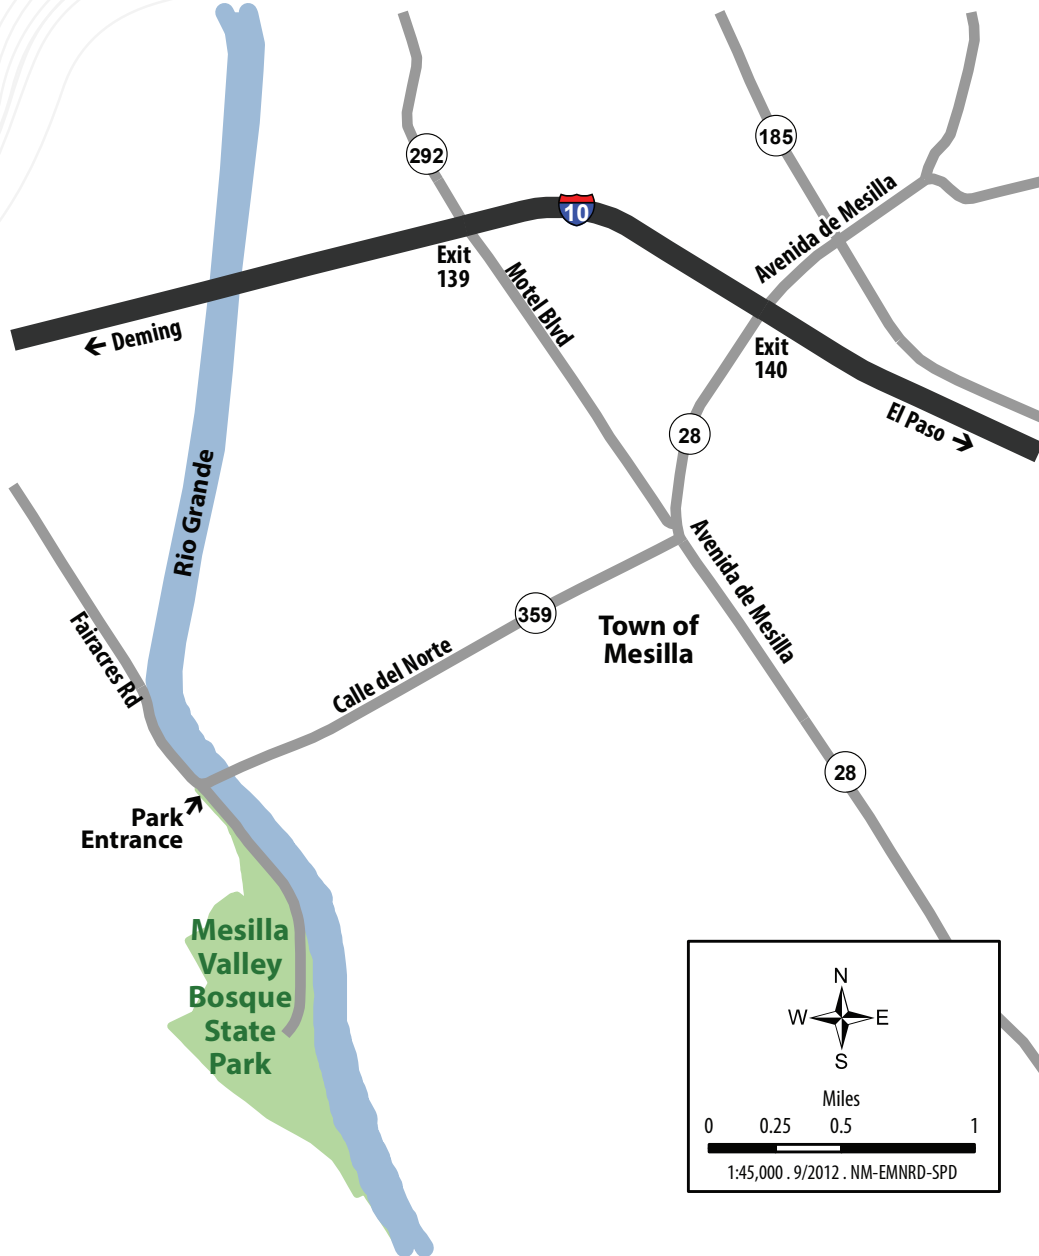

## DIRECTIONS TO MESILLA VALLEY BOSQUE STATE PARK

575-523-4398 • [www.emnrd.nm.gov](http://www.emnrd.nm.gov) • 1-888-NMPARKS

**FROM INTERSTATE 10:** Take the Avenida de Mesilla (Exit 140) south to Calle del Norte (first spotlight) in Mesilla. Turn right and drive 1.9 miles west until you cross the Rio Grande. Immediately after crossing the bridge, the entrance to the park is visible on the left.

**FROM LAS CRUCES:** Take Avenida de Mesilla (Highway 28) south to Calle del Norte (first spotlight) in Mesilla. Turn right and drive 1.9 miles west until you cross the Rio Grande River. Immediately after crossing the bridge, the entrance to the park is visible on the left.