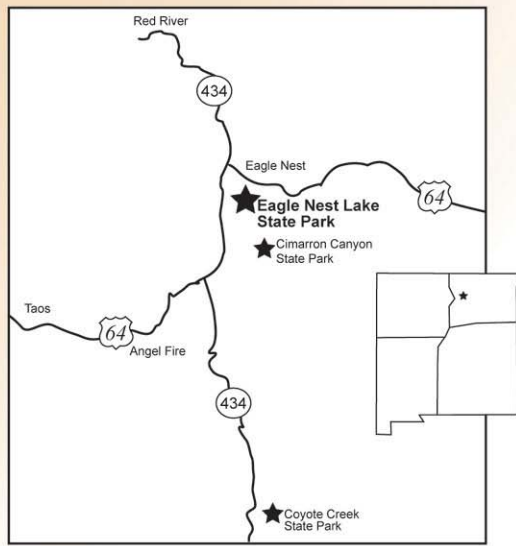

Eagle Nest Lake State Park

Legend		N
\$	Pay Station	
	Boat Ramp	
P	Parking	
	Fishing	
	Rest Rooms	
	Dam	

Coyote Creek State Park
 Albuquerque 160 miles ↓
 Taos 32 miles ↓
 Angel Fire 13 miles ↓