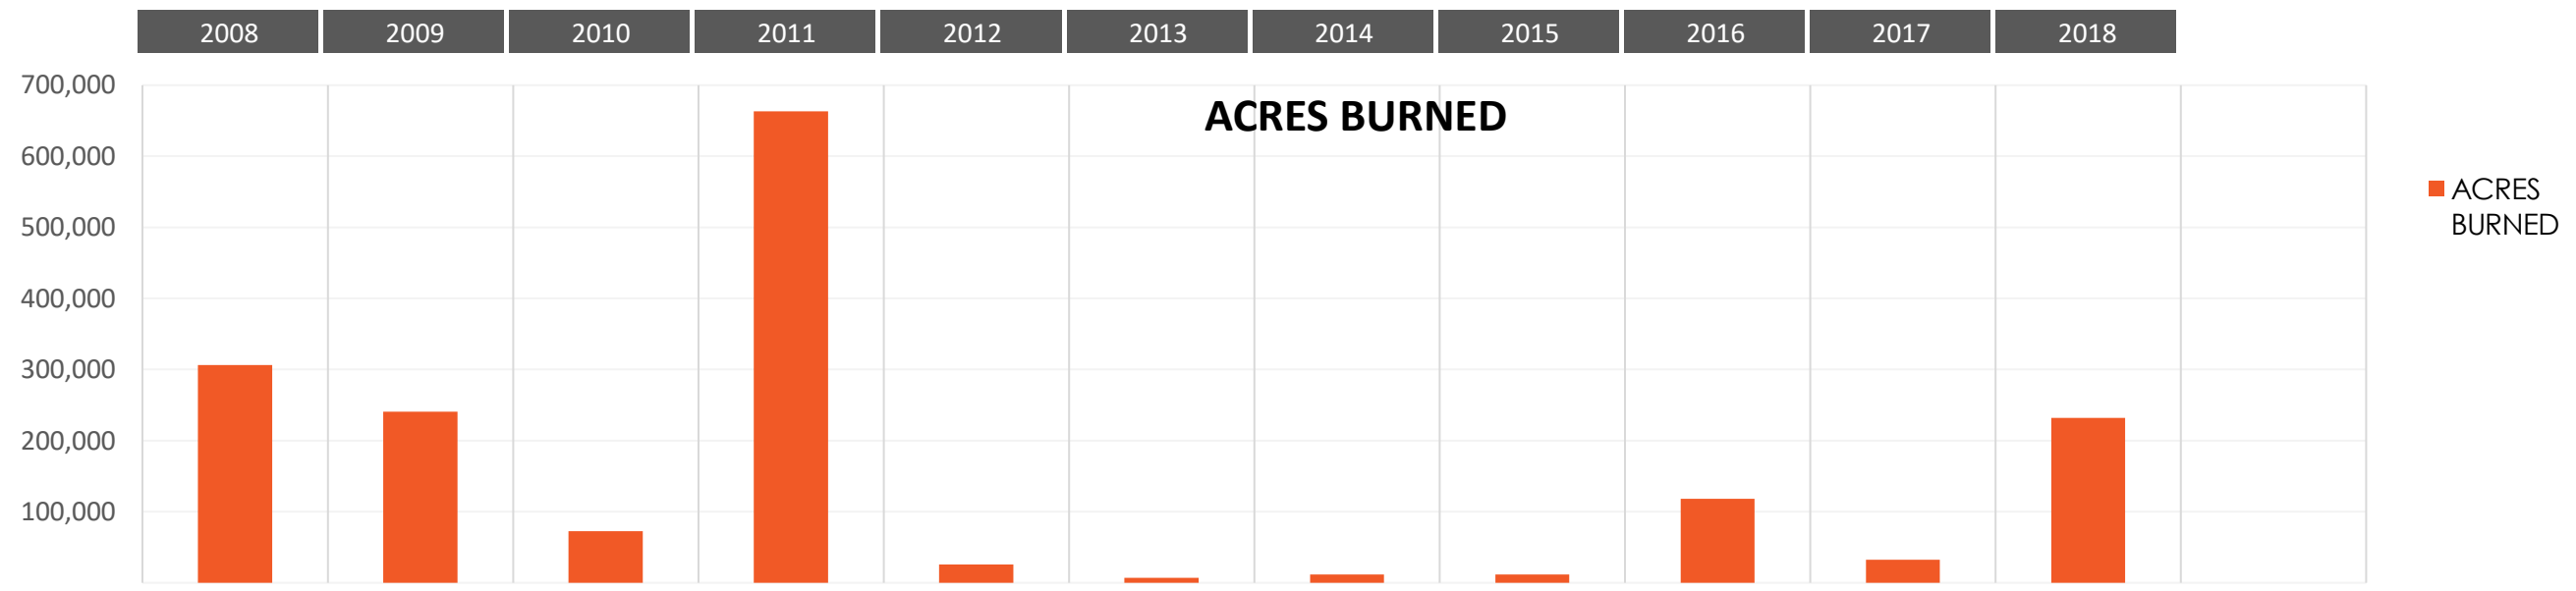

# NUMBER OF ACRES BURNED CALENDAR YEAR 2008-2018

YEAR	2008	2009	2010	2011	2012	2013	2014	2015	2016	2017	2018	Trend
ACRES BURNED	306,258.00	240,474.00	72,476.00	663,535.00	25,529.00	6,879.00	11,722.00	11,674.00	117,913.00	32,769.00	231,941.00	