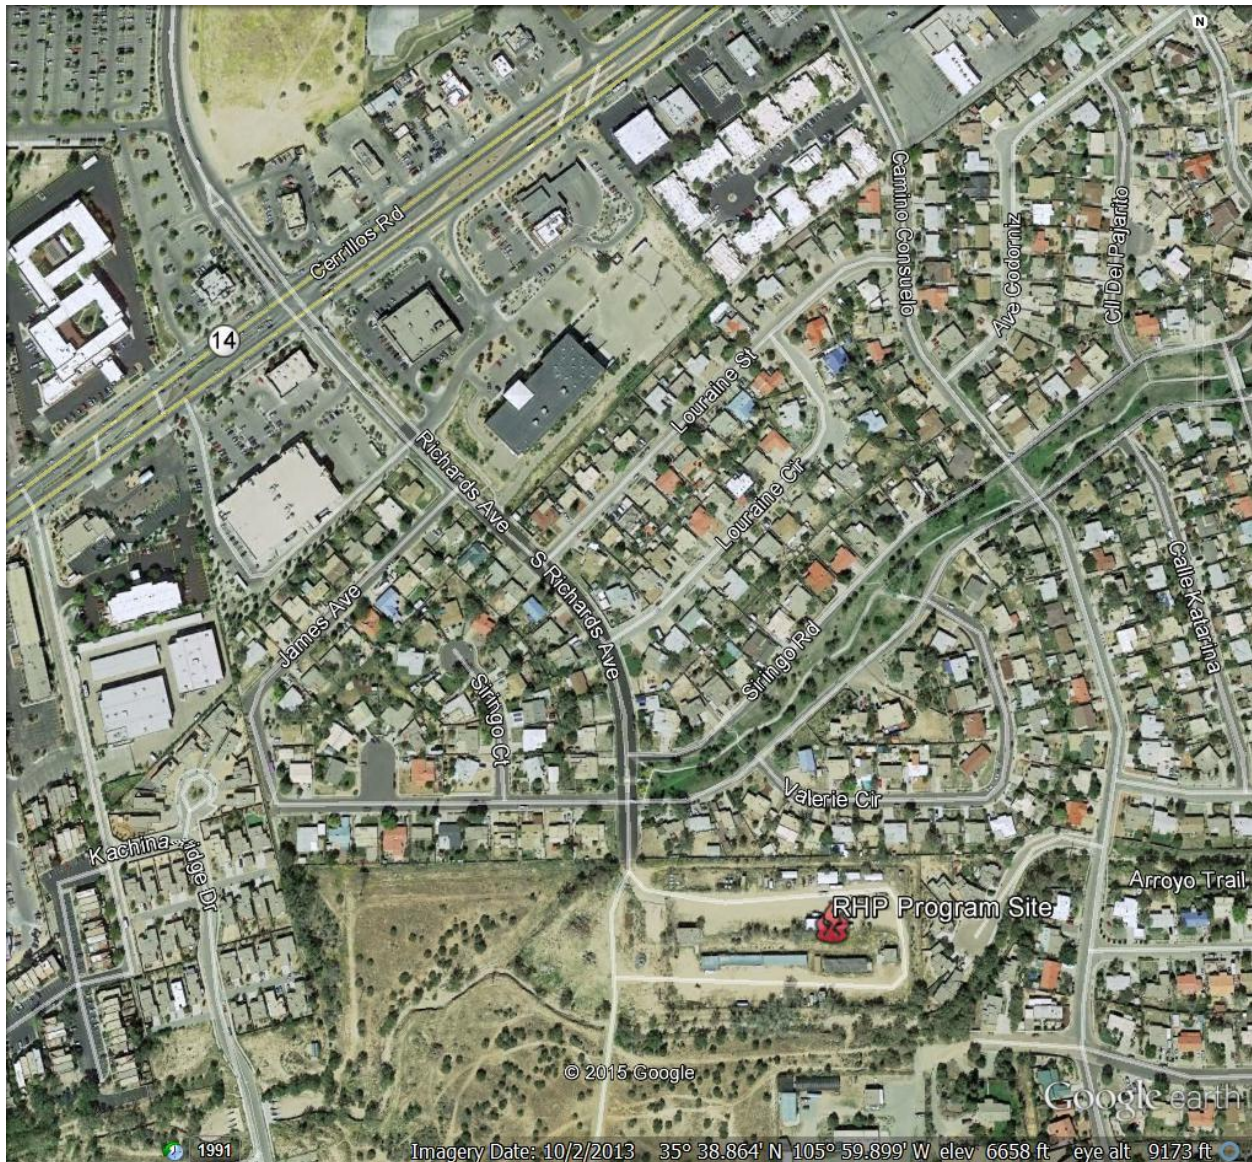

# Directions to Returning Heroes Program Site

## Directions:

- Take Cerrillos Rd to Richards Ave.
- Turn South on Richards Ave. at the Walgreens/Bed Bath and Beyond on Cerrillos
- Continue on Richards until the road turns to dirt, and veer left. Enter the fenced in compound and proceed to the end of the parking lot to the portable building at the far end of the compound. This is the Returning Heroes Program Main Office.