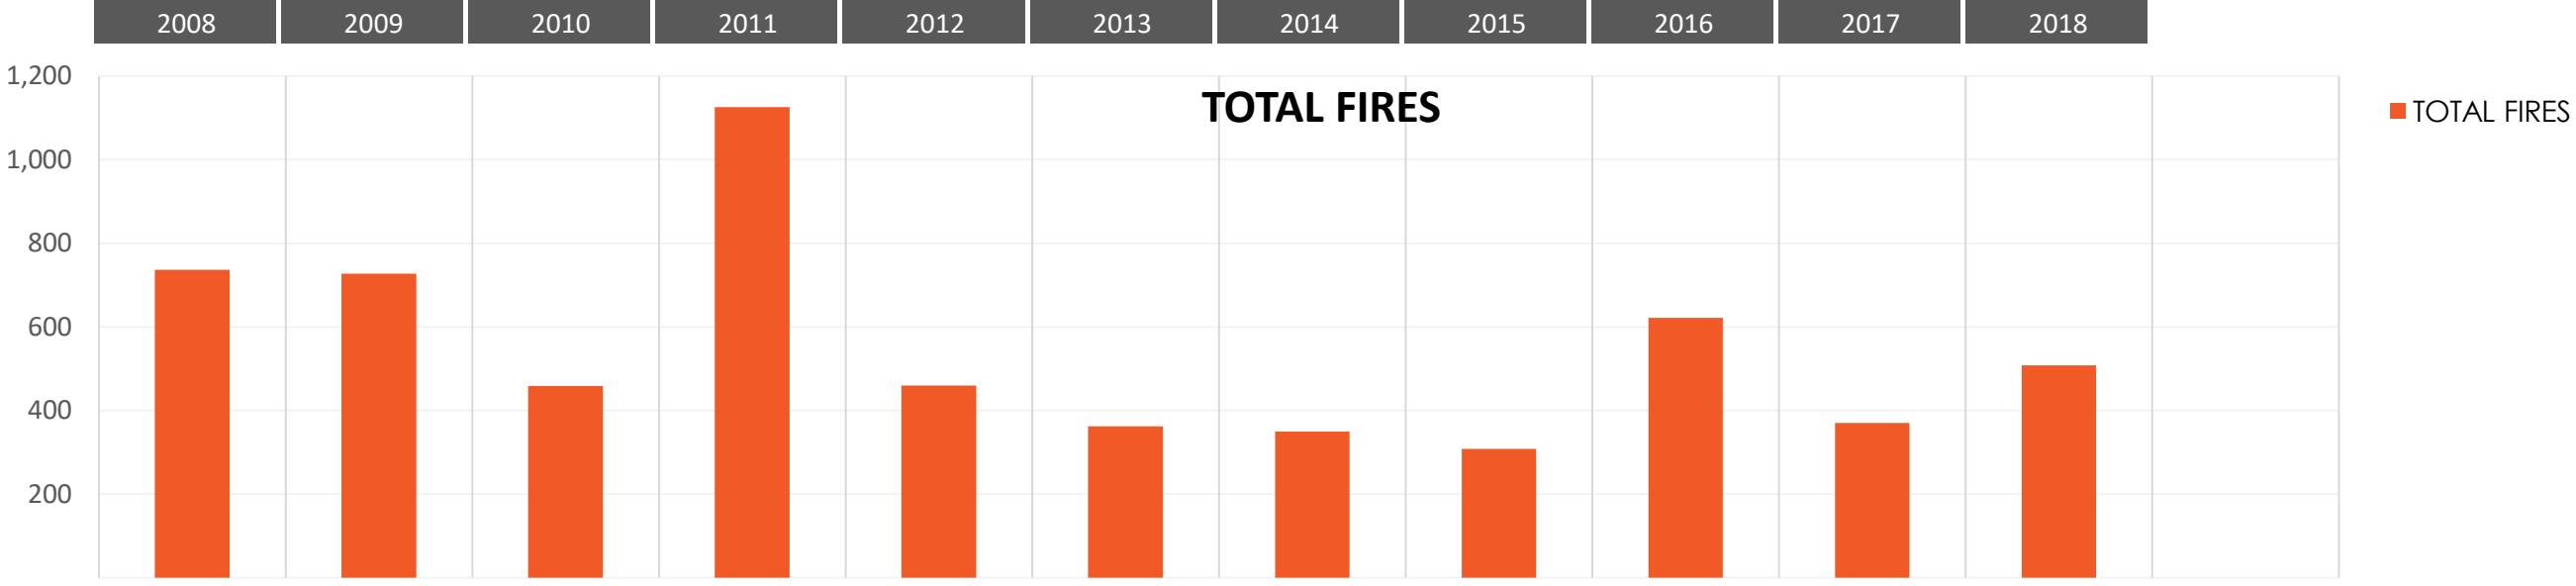

NUMBER OF STATISTICAL FIRES

CALENDAR YEAR 2008 - 2018

YEAR	2008	2009	2010	2011	2012	2013	2014	2015	2016	2017	2018	Trend
TOTAL FIRES	736.00	727.00	458.00	1,126.00	460.00	362.00	349.00	308.00	622.00	370.00	508.00	