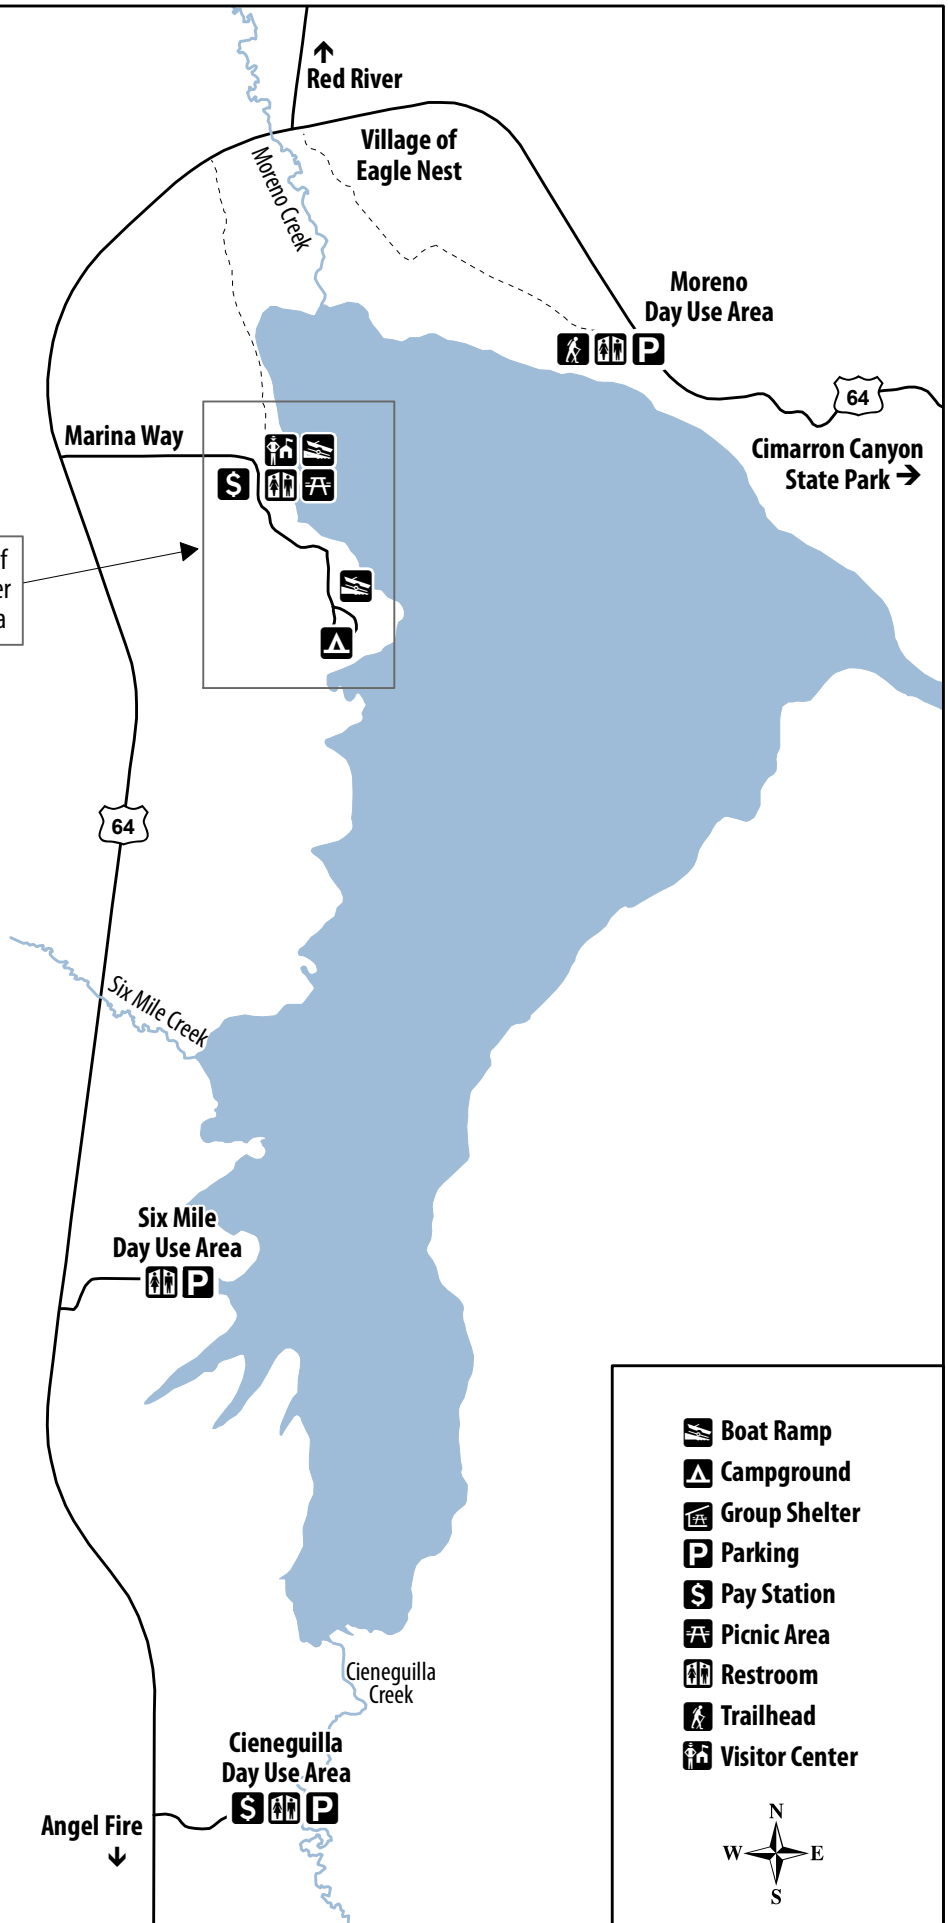

Eagle Nest Lake State Park

575-377-1594
 Reservations: 1-877-664-7787
www.nmparks.com

	Boat Ramp
	Campground
	Group Shelter
	Parking
	Pay Station
	Picnic Area
	Restroom
	Trailhead
	Visitor Center

W N E S