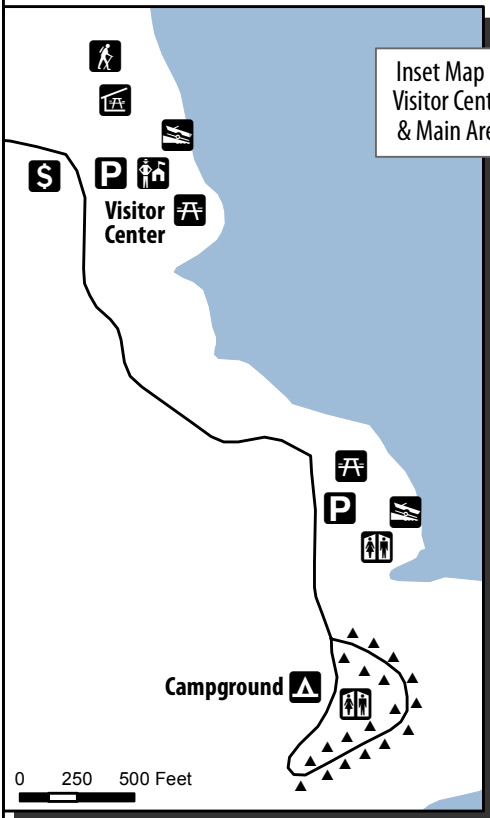

Eagle Nest Lake State Park

575-377-1594
 Reservations: 1-877-664-7787
www.nmparks.com

	Boat Ramp
	Campground
	Group Shelter
	Parking
	Pay Station
	Picnic Area
	Restroom
	Trailhead
	Visitor Center

W N E S