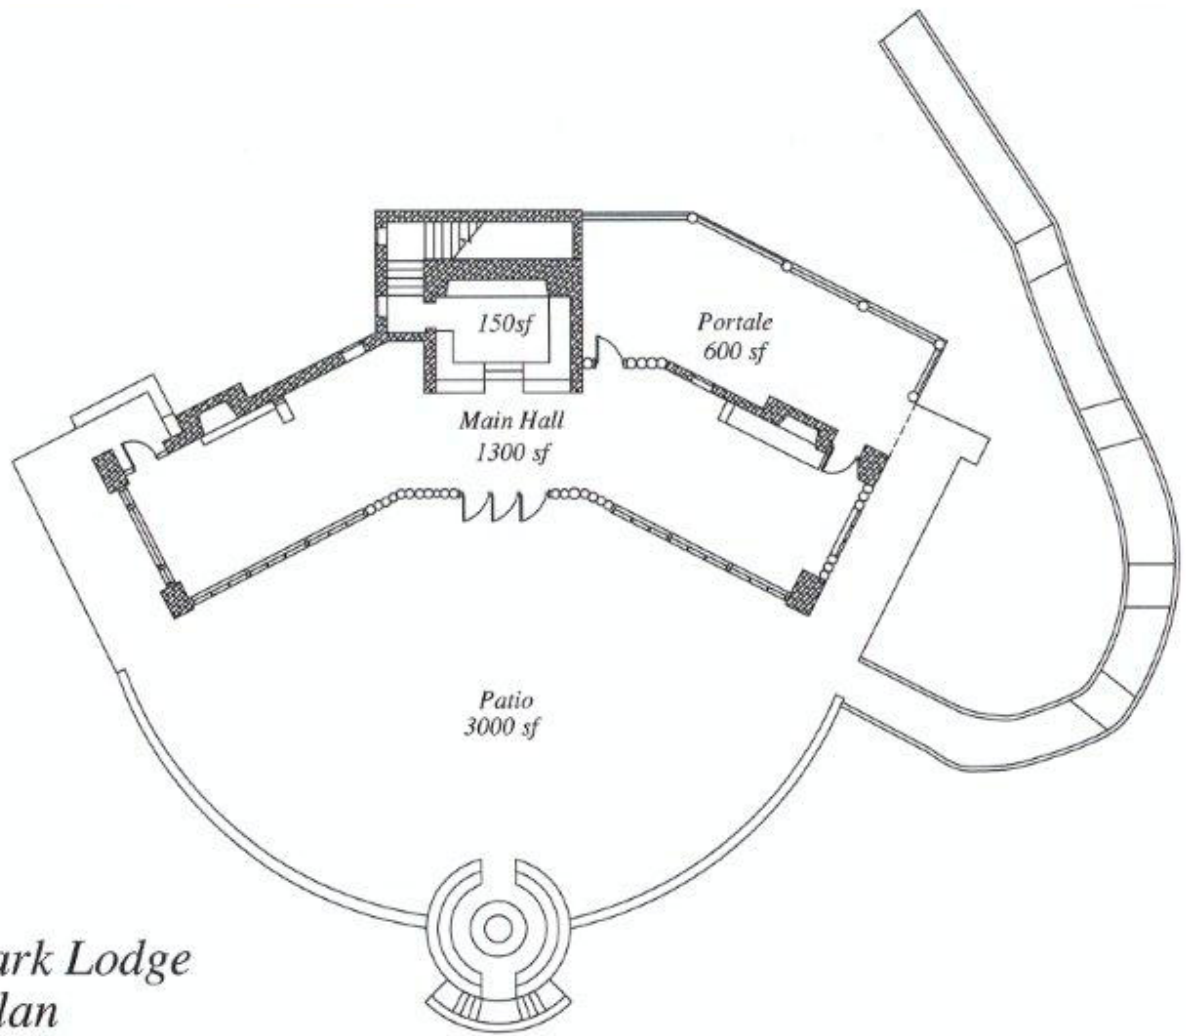

*Hyde Park Lodge
Floor Plan*