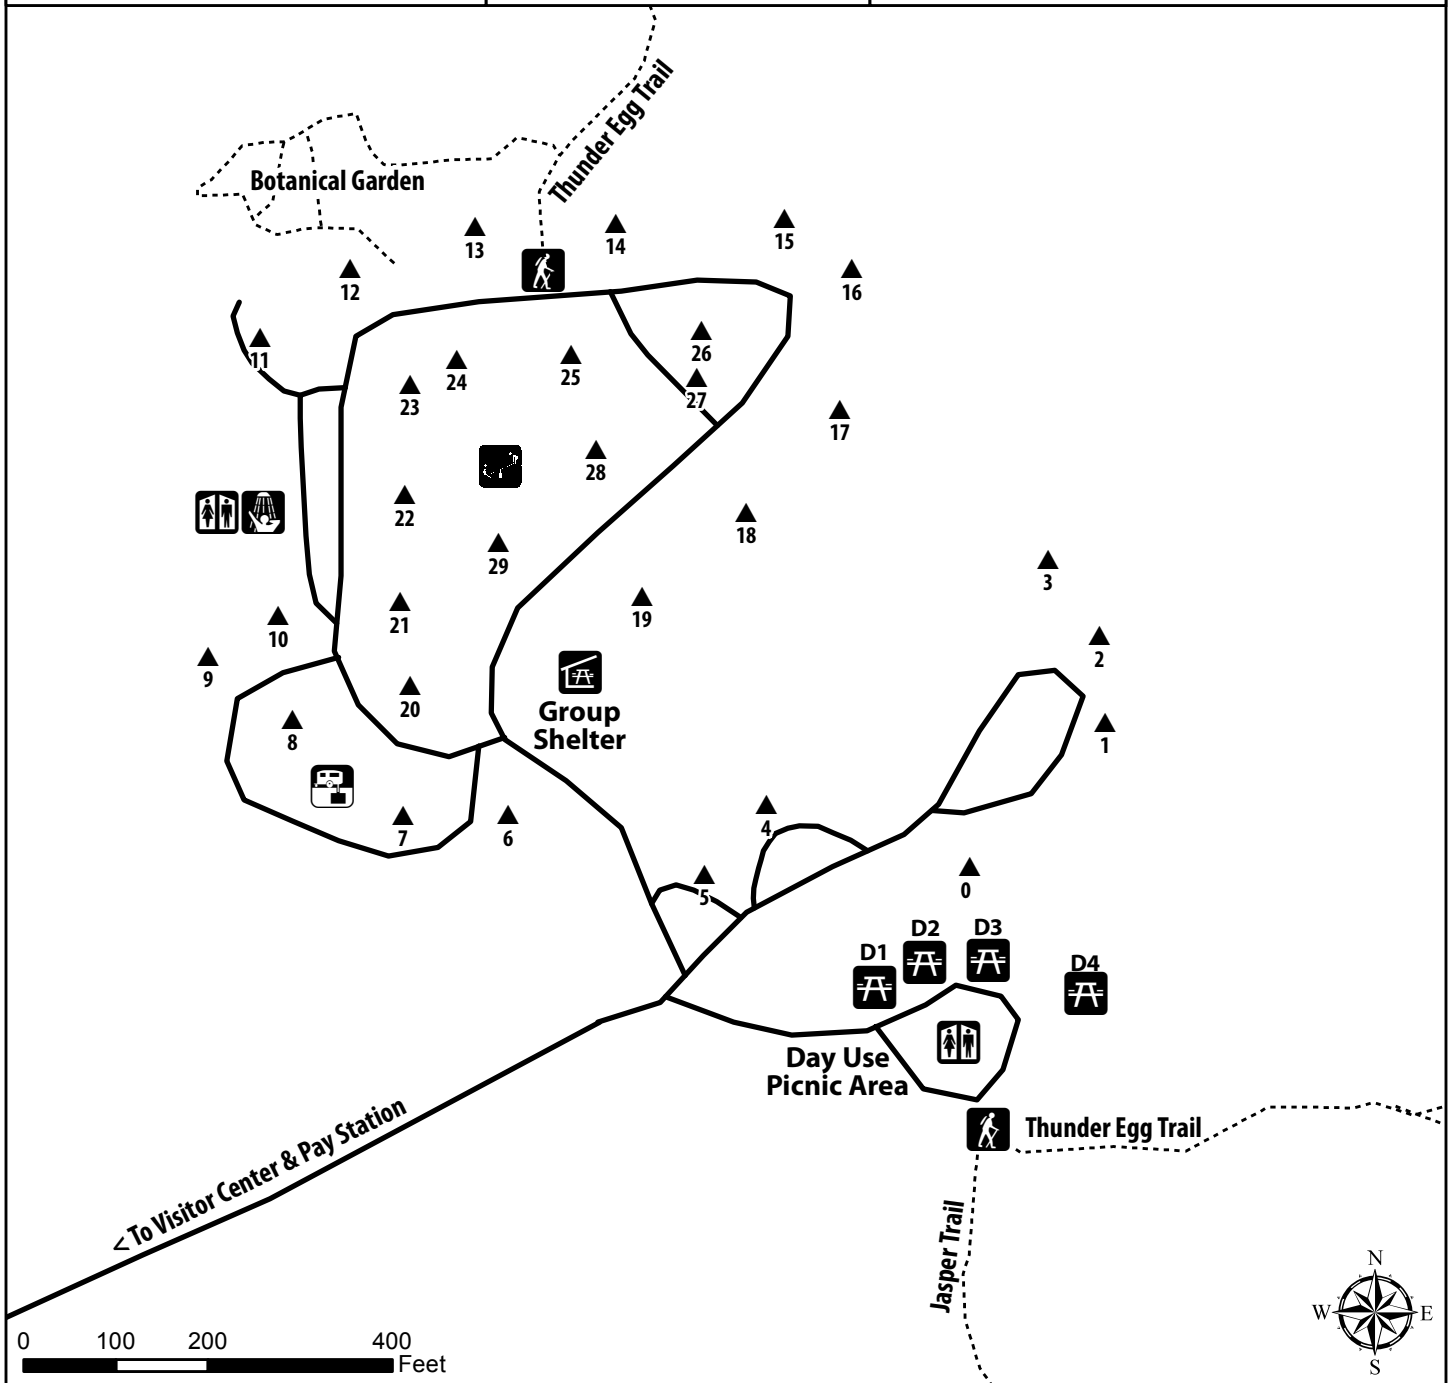

Rockhound State Park

575-546-6182
 www.nmparks.com
 Reservations: 1-877-664-7787

See Reverse for Spring Canyon Map

- ▲ Campsites
- Group Shelter
- Pay Station
- Picnic Sites
- Playground
- Restrooms
- RV Dump Station
- Showers
- Trailhead
- Visitor Center

Electric & Water Sites: 6 - 29
 Reservation Sites:
 9, 12, 15, 17, 18

Rockhound State Park Spring Canyon Recreation Area

575-546-6182
www.nmparks.com
Reservations: 1-877-664-7787

See Reverse for Rockhound Map

-  Campground
-  Group Shelter
-  Pay Station
-  Picnic Sites
-  Restrooms
-  Trailhead
-  Visitor Center