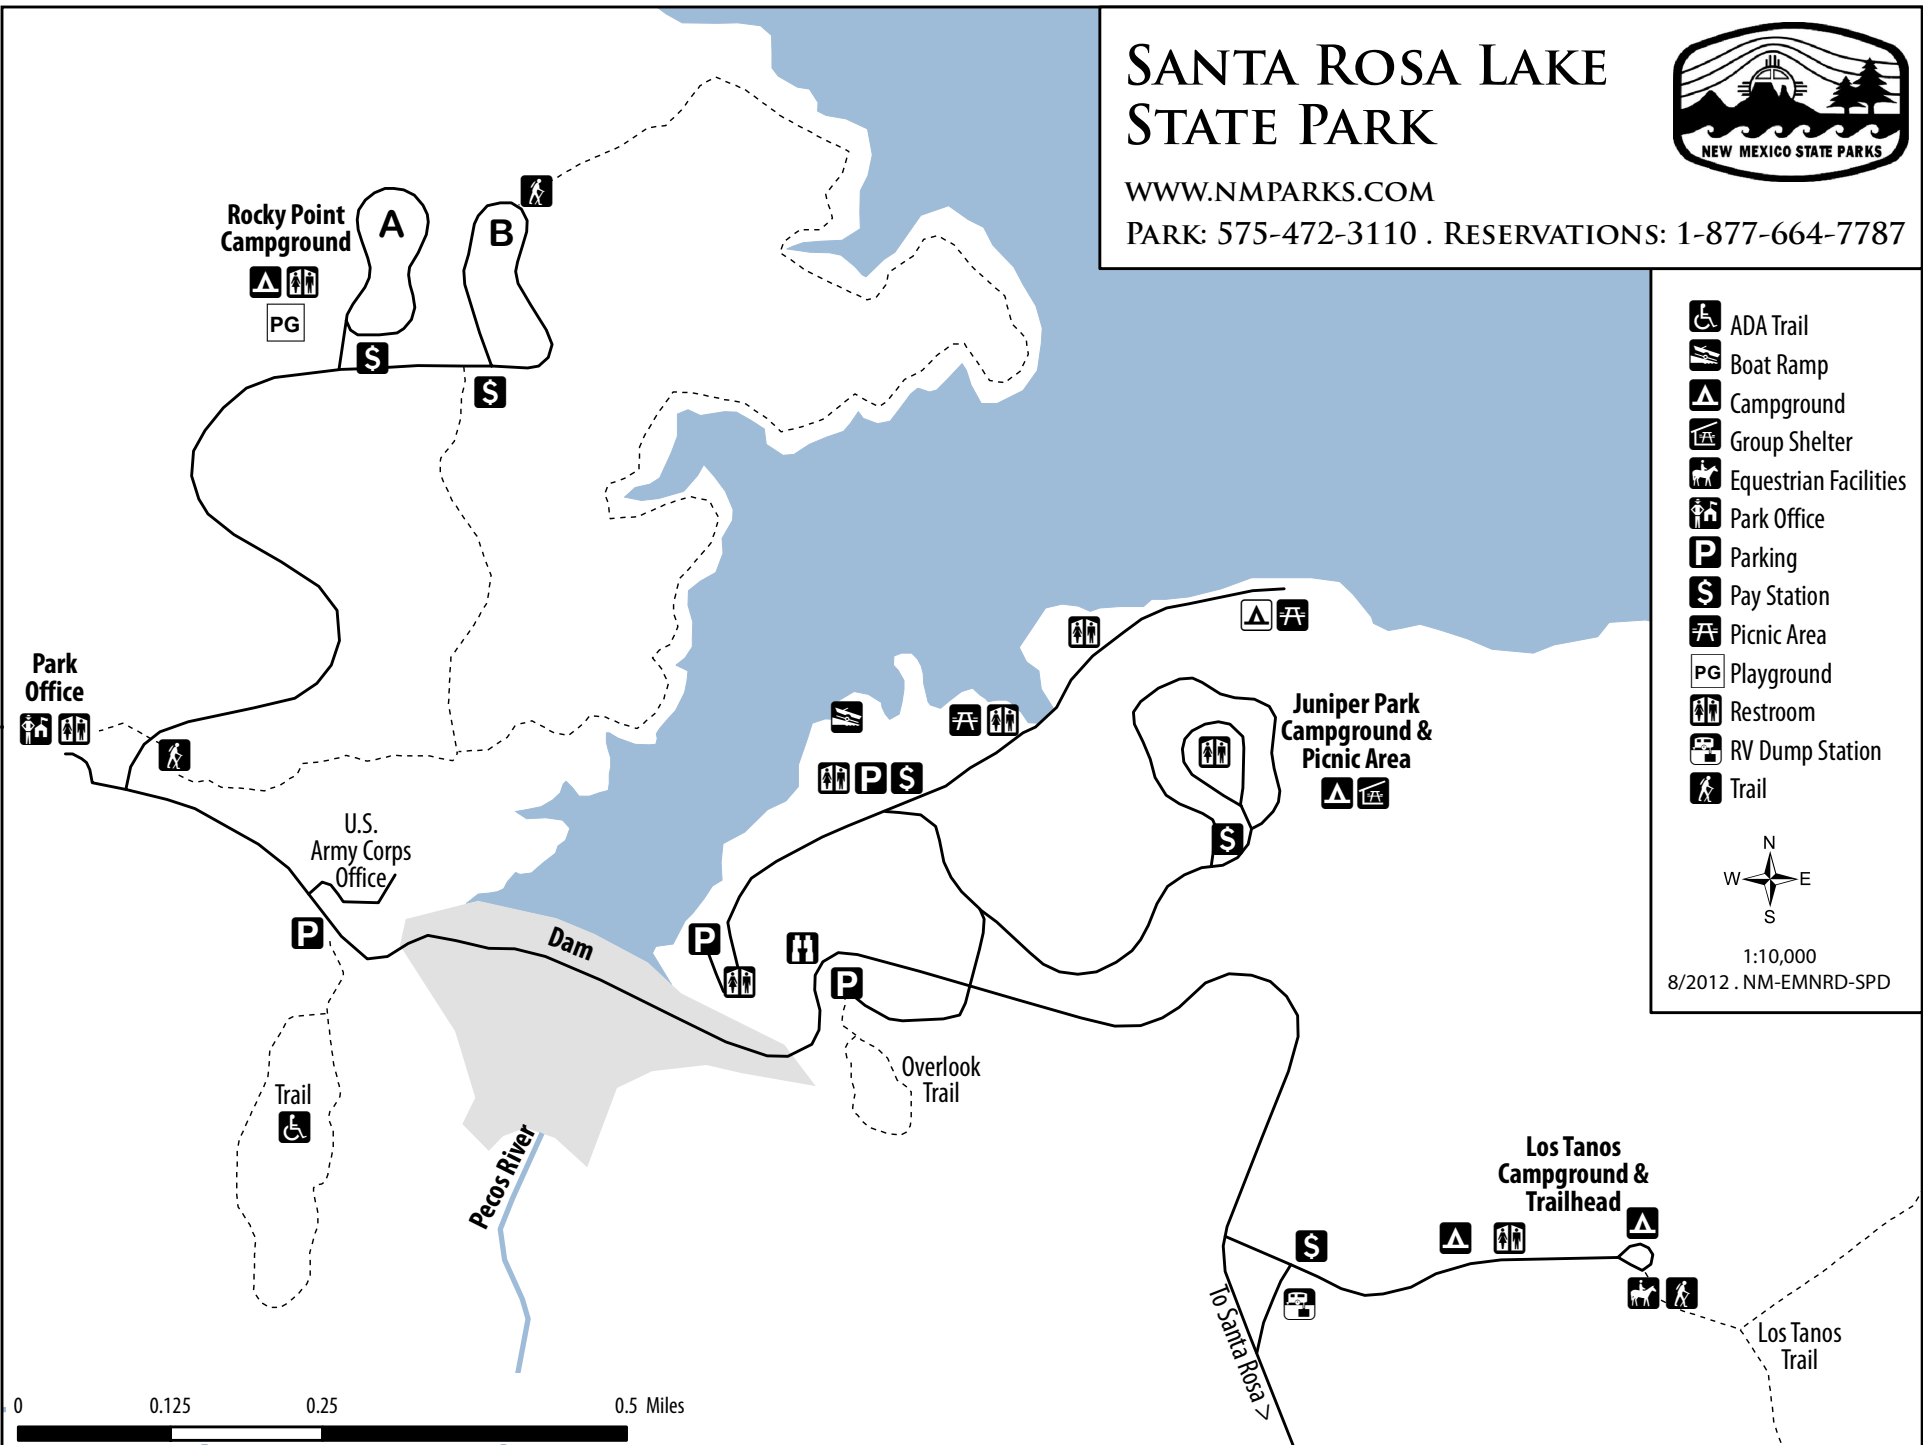

SANTA ROSA LAKE STATE PARK

WWW.NMPARKS.COM

PARK: 575-472-3110 . RESERVATIONS: 1-877-664-7787

- ADA Trail
- Boat Ramp
- Campground
- Group Shelter
- Equestrian Facilities
- Park Office
- Parking
- Pay Station
- Picnic Area
- Playground
- Restroom
- RV Dump Station
- Trail

1:10,000
8/2012 . NM-EMNRD-SPD