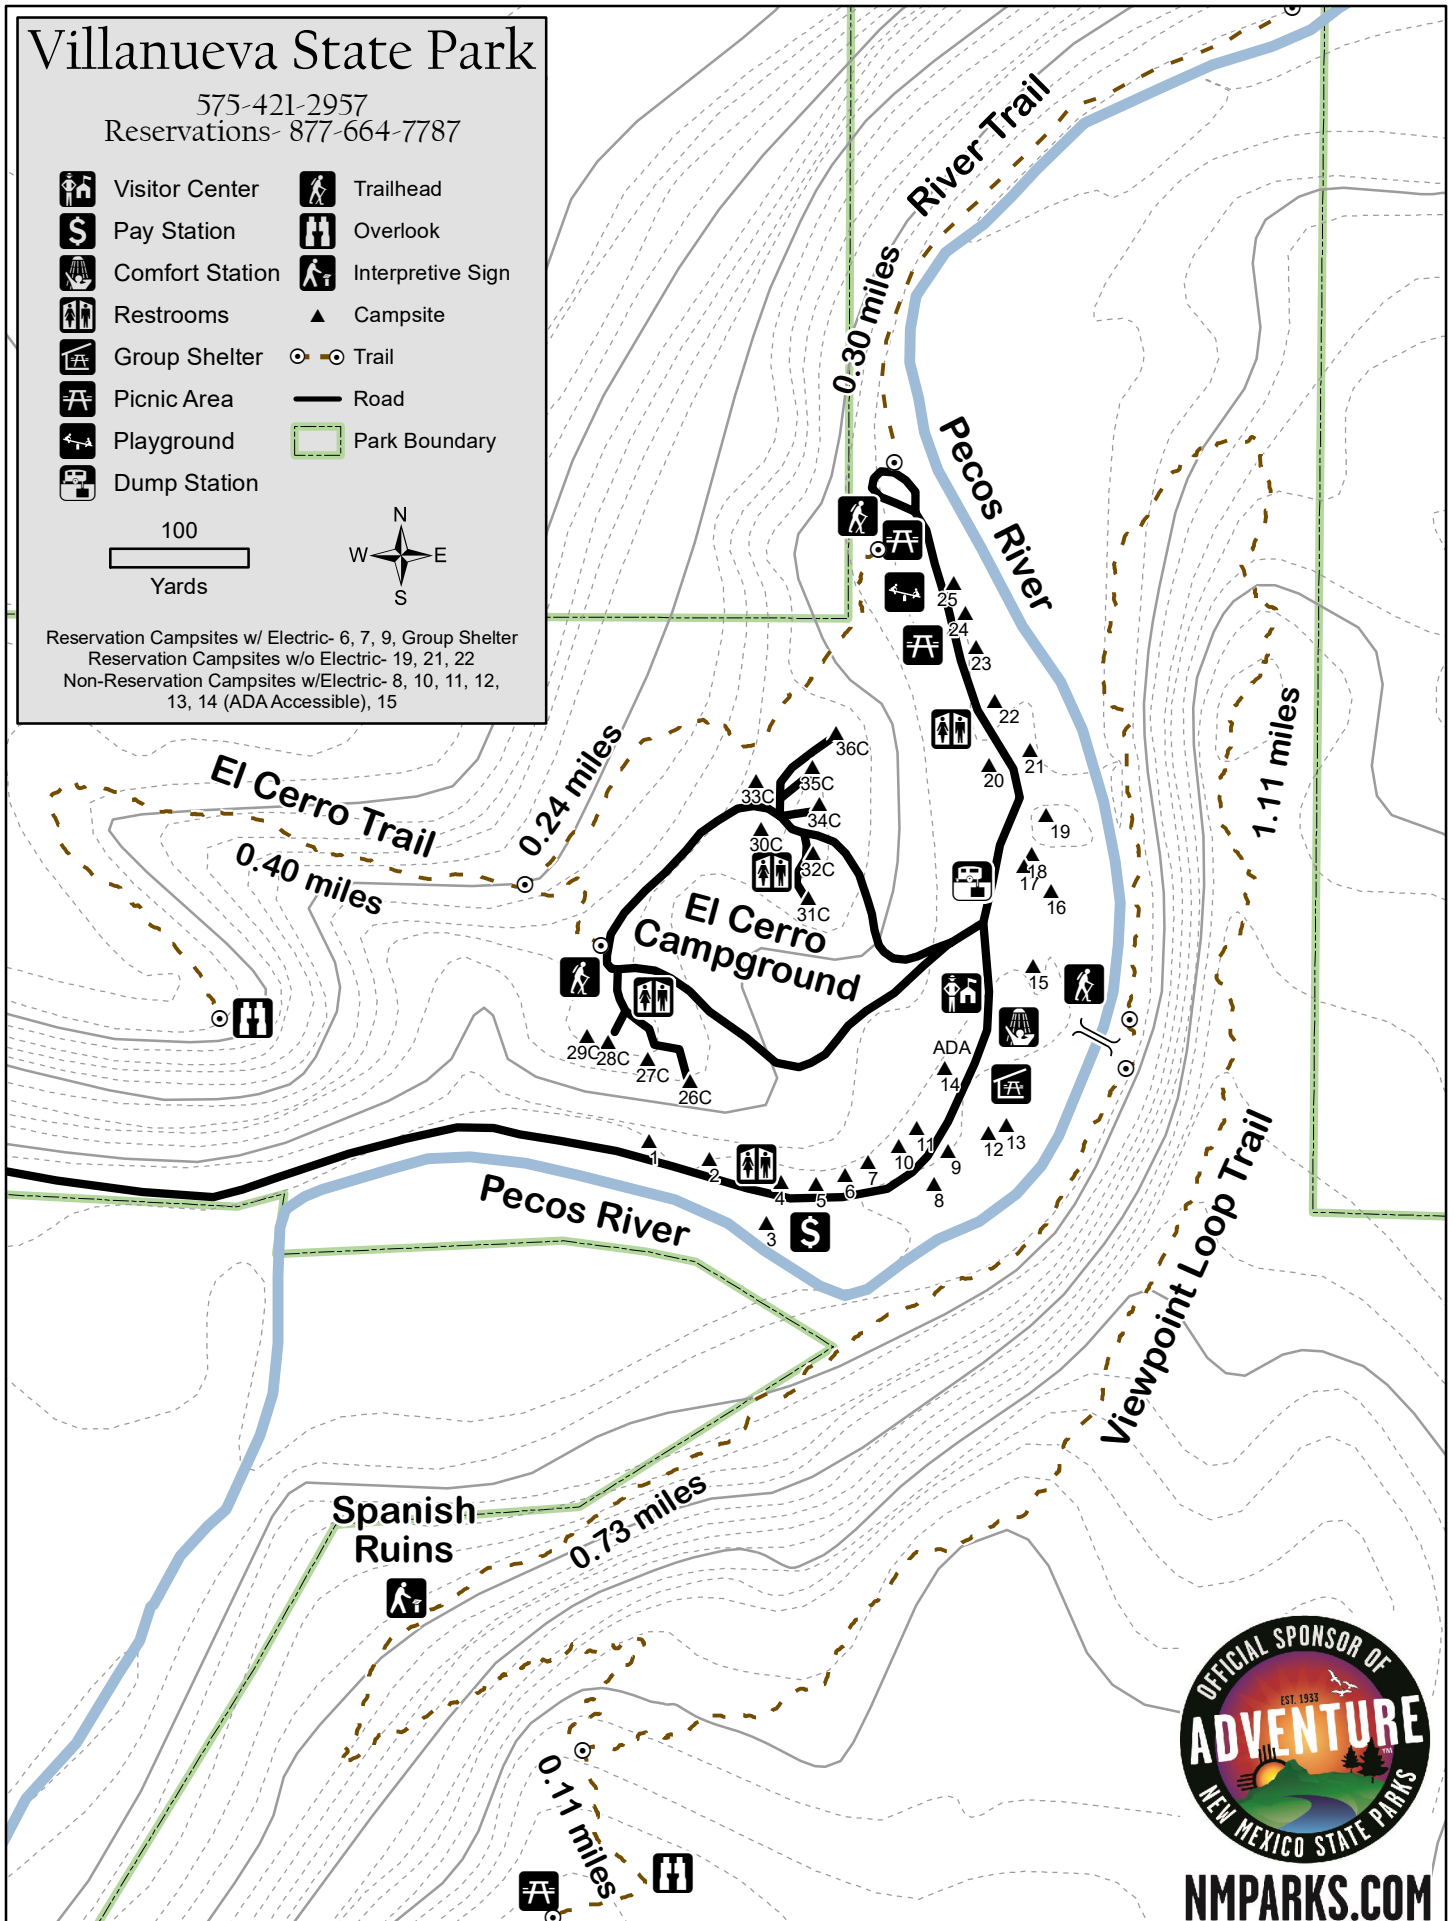

Villanueva State Park

575-421-2957
Reservations- 877-664-7787

- | | | | |
|--|-----------------|--|-------------------|
| | Visitor Center | | Trailhead |
| | Pay Station | | Overlook |
| | Comfort Station | | Interpretive Sign |
| | Restrooms | | Campsite |
| | Group Shelter | | Trail |
| | Picnic Area | | Road |
| | Playground | | Park Boundary |
| | Dump Station | | |

Reservation Campsites w/ Electric- 6, 7, 9, Group Shelter
Reservation Campsites w/o Electric- 19, 21, 22
Non-Reservation Campsites w/Electric- 8, 10, 11, 12,
13, 14 (ADA Accessible), 15

NMPARKS.COM