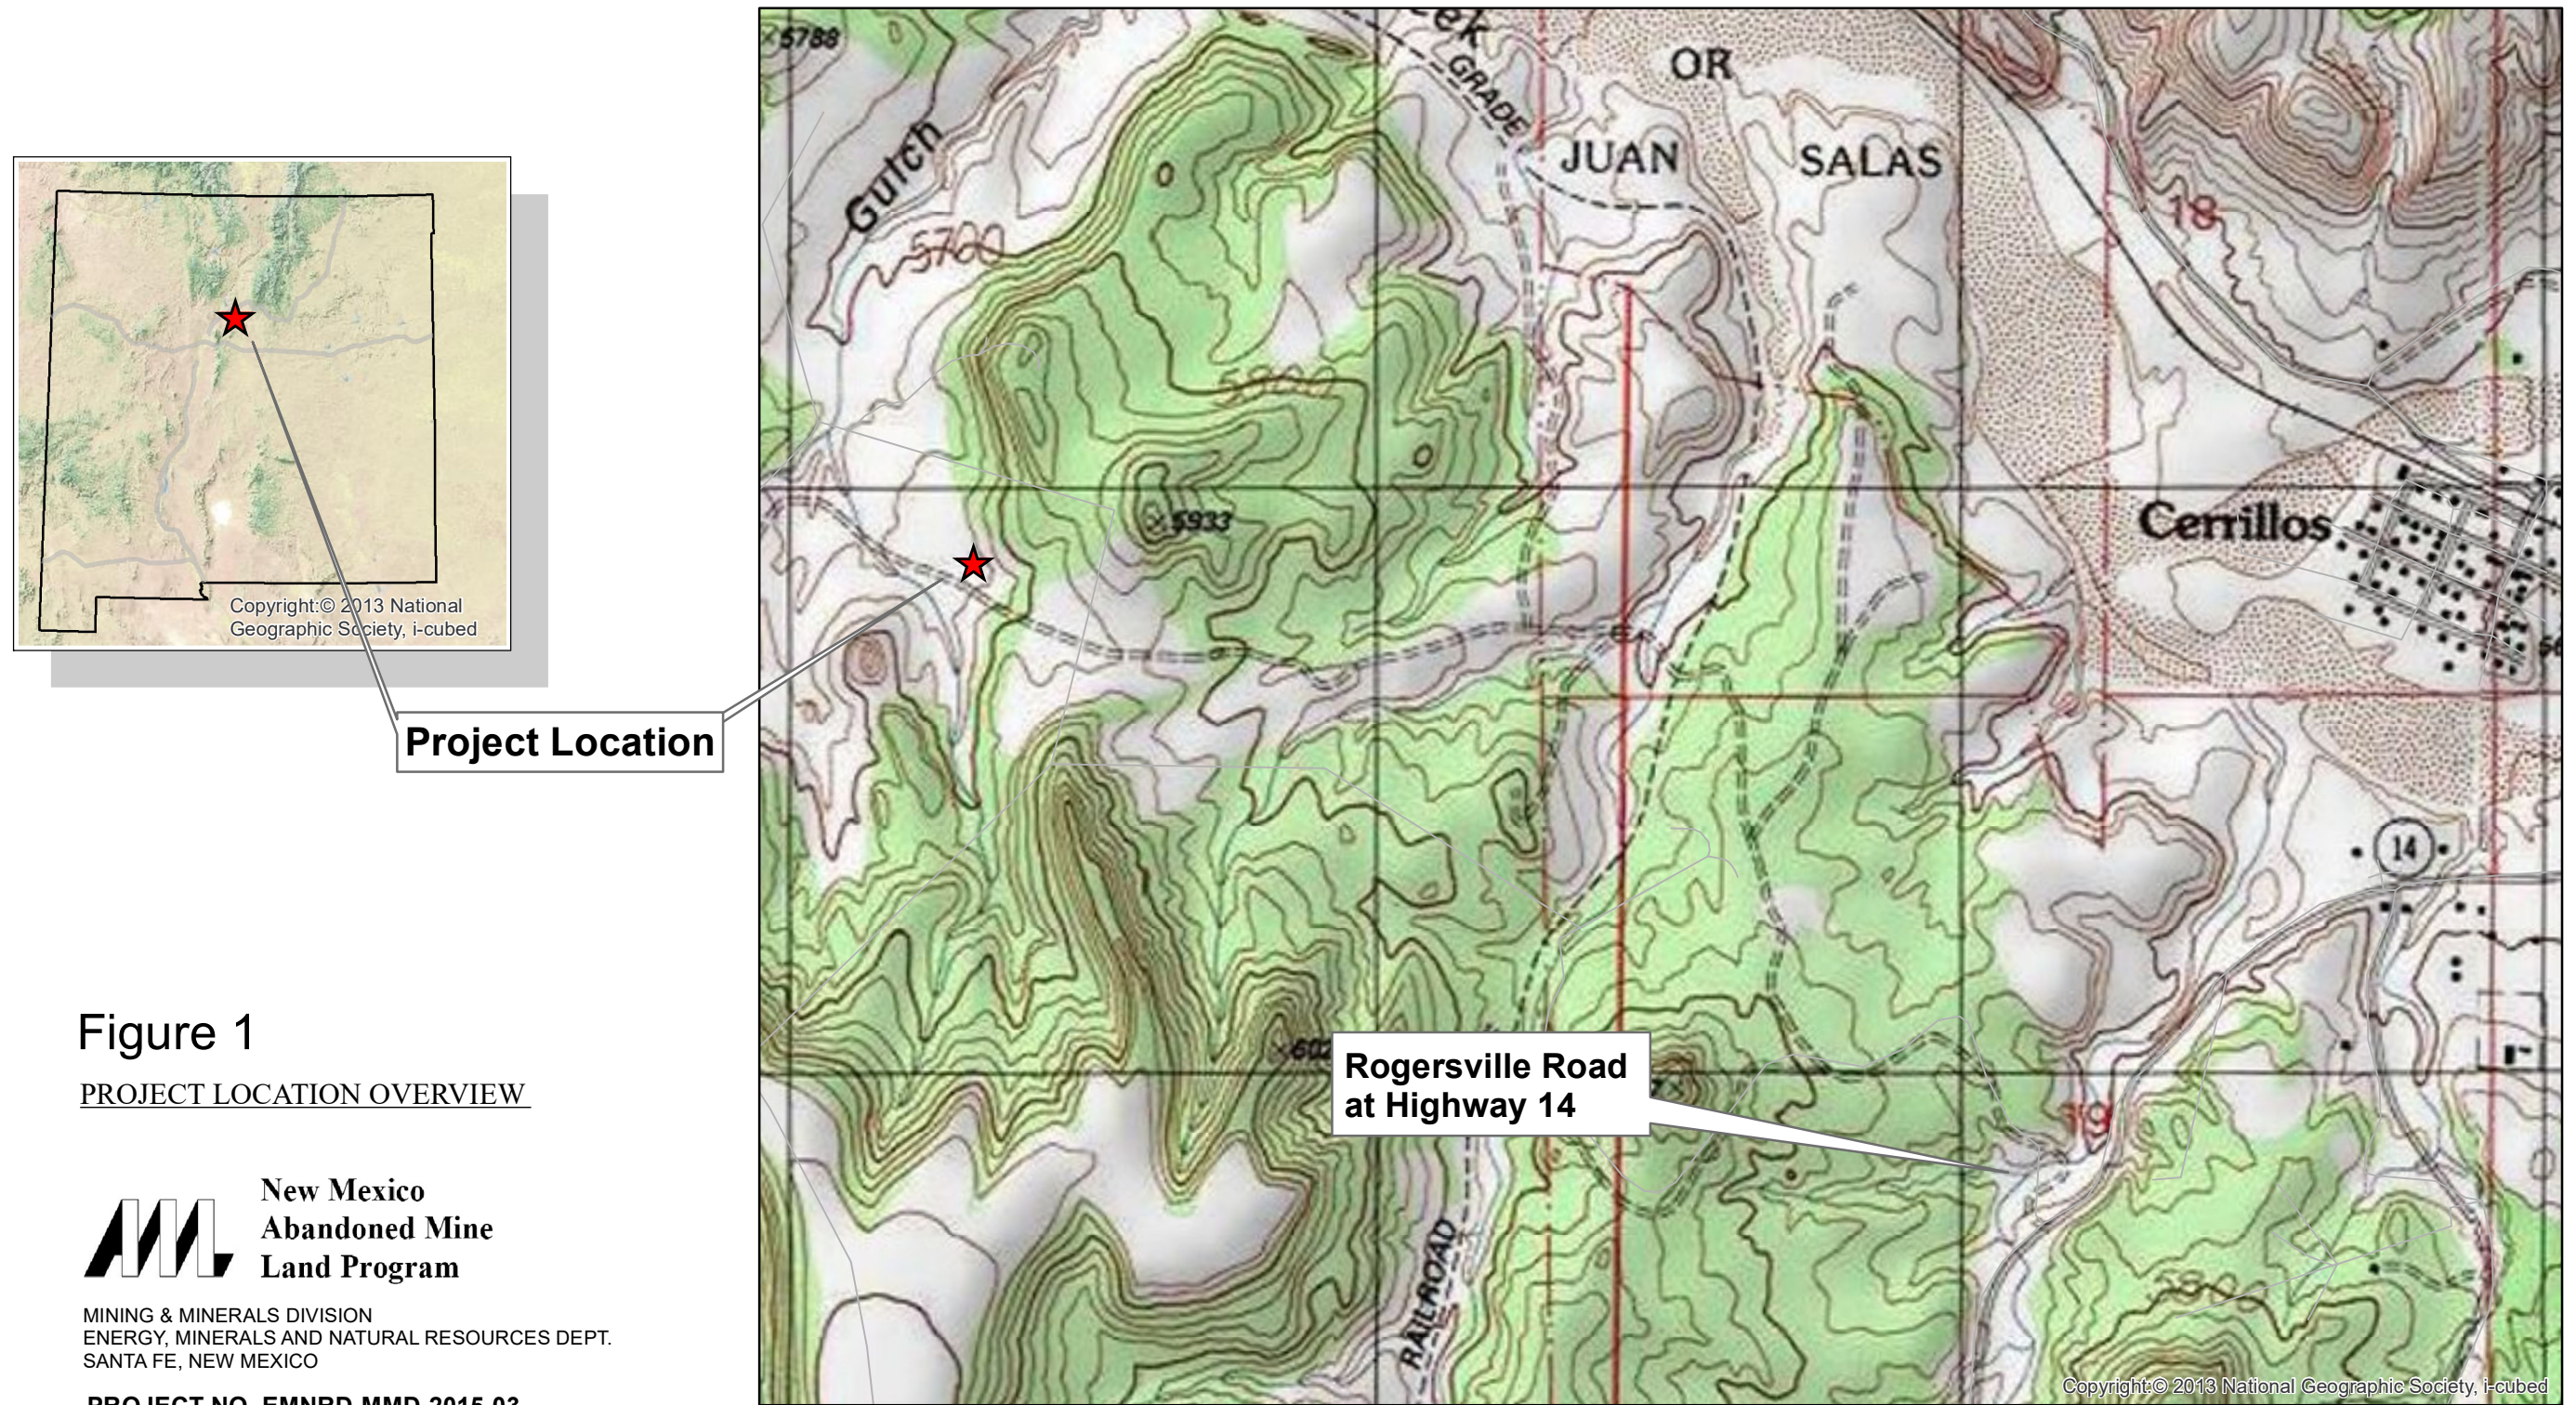

ROGERSVILLE RECLAMATION PROJECT 2015

Figure 1

PROJECT LOCATION OVERVIEW

MINING & MINERALS DIVISION
ENERGY, MINERALS AND NATURAL RESOURCES DEPT.
SANTA FE, NEW MEXICO

PROJECT NO. EMNRD-MMD-2015-03